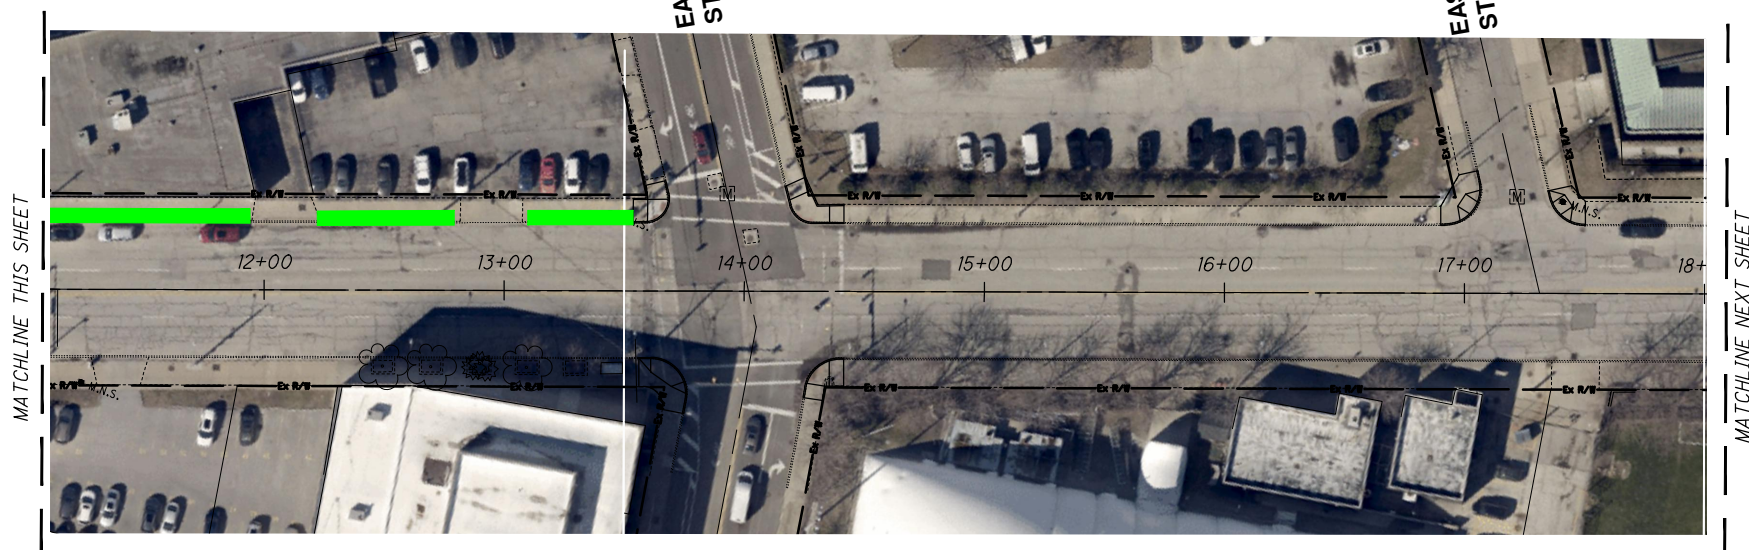

EAST 13TH STREET

EAST 13TH STREET TO EAST 17TH STREET

EAST 17TH STREET

MATCHLINE THIS SHEET

EAST 18TH STREET

EAST 19TH STREET

EAST 18TH STREET TO EAST 19TH STREET

MATCHLINE THIS SHEET

MATCHLINE NEXT SHEET

SCALE: 1" = 40'-0"